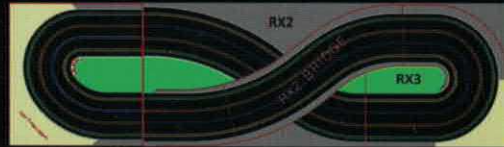

Sample track layouts

\$1,360
1.2m x 2.55m

\$1,550
1.2m x 3.35m

\$2,740
1.2m x 5.5m

\$2,790
1.2m x 5.5m

\$2,159
2.0m x 3.35m

\$2,958
2.4m x 3.35m

\$3,278
3.2m x 3.2m

\$4,138
2.8m x 3.6m

4 Lane club track system

4L-A \$890
1.2m x 1.8m

4L-S \$880
1.2m x 1.8m

4L-F \$760
1.2m x 1.6m

4L-E \$760
1.2m x 1.6m

4L-D
\$760
1.2 x 1.1m

4L-LB
\$590
1.2 x 1.1m

4L-LA
\$760
1.2 x 1.6m

4L-RX2 and RX3 and BRIDGE \$2,050
1.2m x 3.0m this is a 3 piece section

1.2m x 4.1m \$2,640

1.2m x 4.6m \$2,810

2.8m x 4.6m \$3,570

2.4m x 4.6m
\$4,330

3.2m x 4.2m
\$4,330

3/42-46 Hallam Sth Rd,
Hallam 03-9796-3830

We use Magna braid so all cars with or without magnets run well.

The lanes are pitched at 100mm so you can use 1:32 or 1:24 scale cars.

The controller panel is relocatable to any track join. You can add new track pieces at any time to extend your race track.